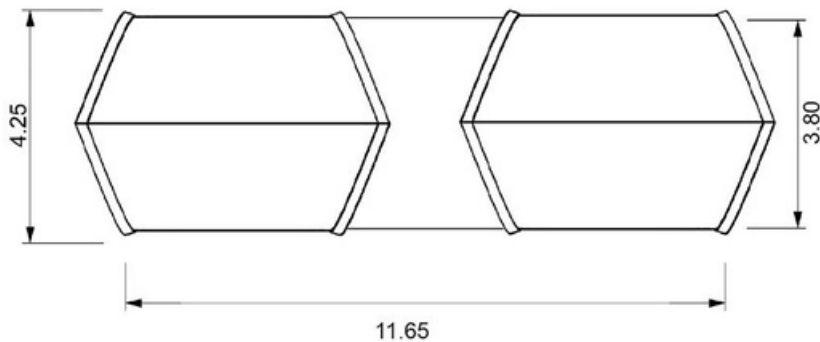

Lounge 2-Connect 50m2

More details about the Lounge
can be found on our website
www.strohboid.com/products/lounge