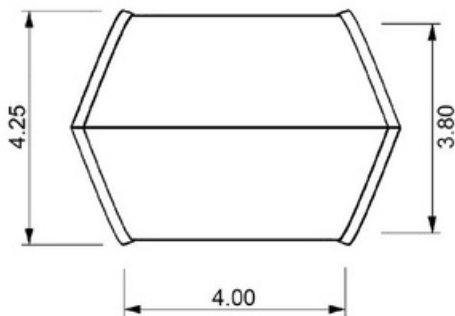

Lounge Singular 20 m2