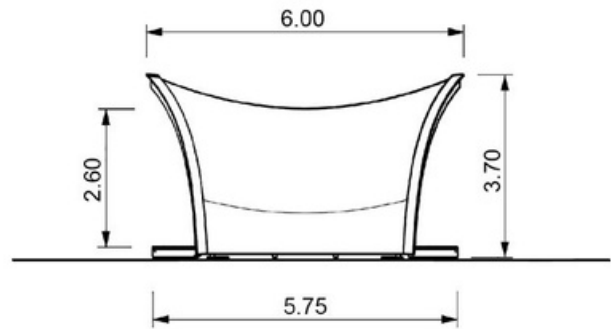

**Lightweight construction**

Lightweight design: maximum stability, minimal materials

**Quick assembly**

The assembly takes 5-6 days, depending on equipment.

STROHBöiD Lounge  
**DIMENSIONS**  
AND VARIATIONS