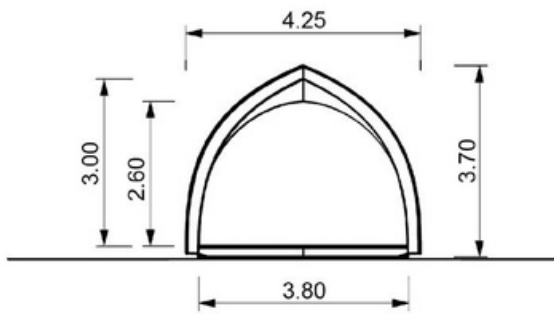

**Lightweight construction**

Lightweight design: maximum stability, minimal materials

**Quick assembly**

The assembly takes 5-6 days, depending on equipment.

STROHBöiD Lounge  
**DIMENSIONS**  
AND VARIATIONS